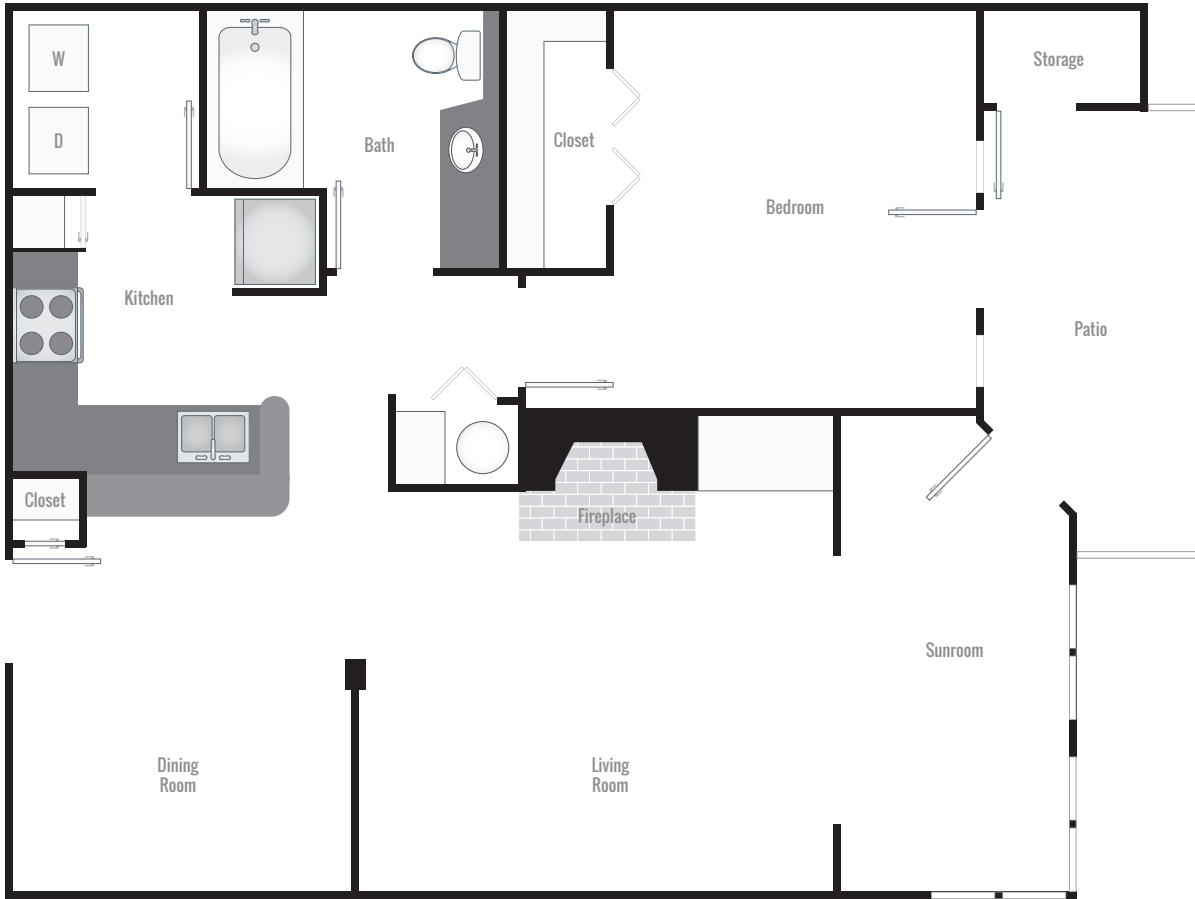

# FLOOR PLAN A1

1 BEDROOM | 1 BATH | 655 SF

## FLOOR PLAN A2

1 BEDROOM | 1 BATH | 840 SF

# FLOOR PLAN A3

1 BEDROOM | 1 BATH | 940 SF

## FLOOR PLAN B4

2 BEDROOM LOFT + DEN | 2 BATH | 1450 SF