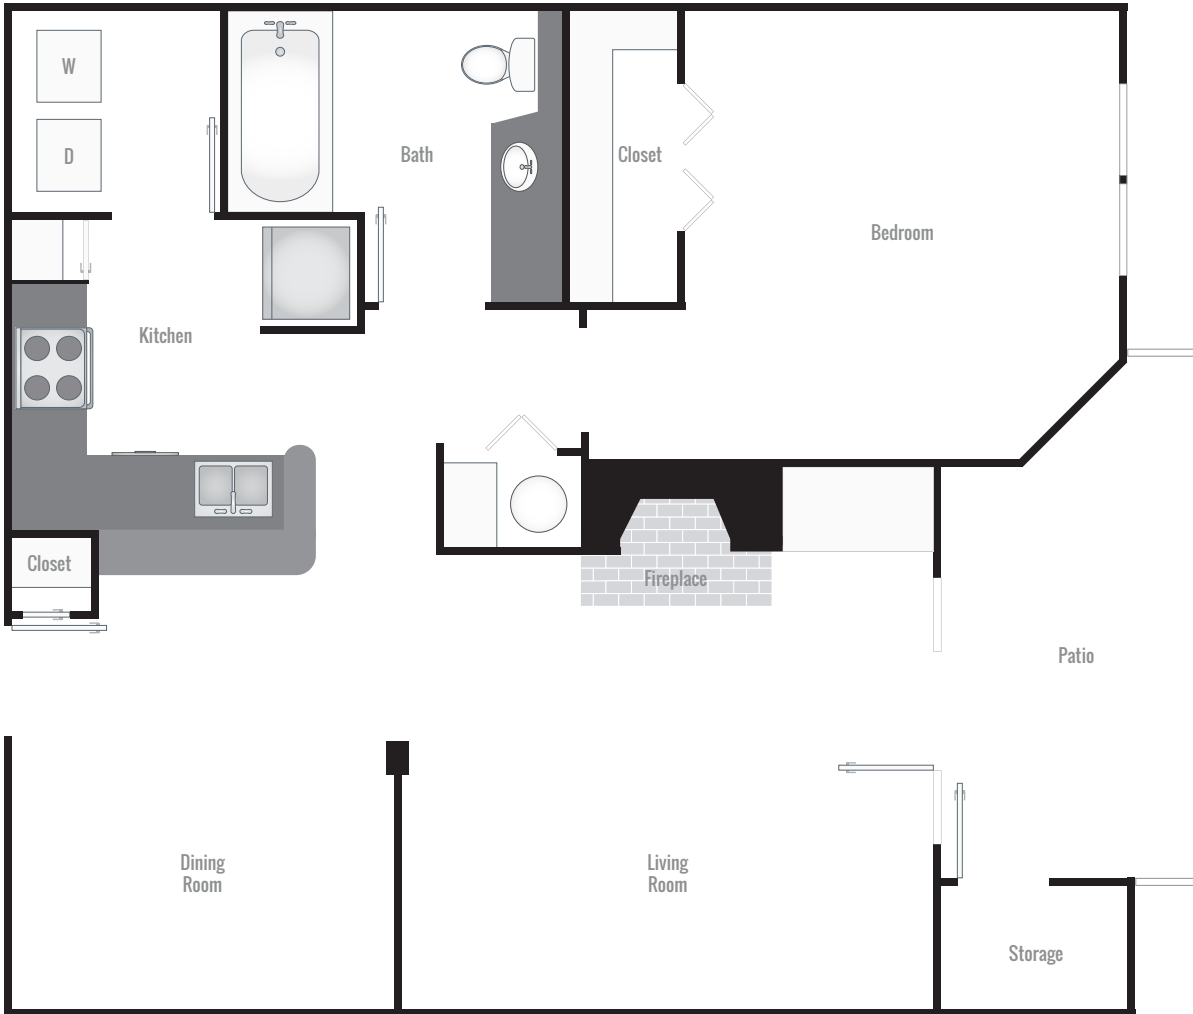

# FLOOR PLAN A1

1 BEDROOM | 1 BATH | 655 SF

## FLOOR PLAN A2

1 BEDROOM | 1 BATH | 840 SF

# FLOOR PLAN A3

1 BEDROOM | 1 BATH | 940 SF

## FLOOR PLAN B4

2 BEDROOM LOFT + DEN | 2 BATH | 1450 SF