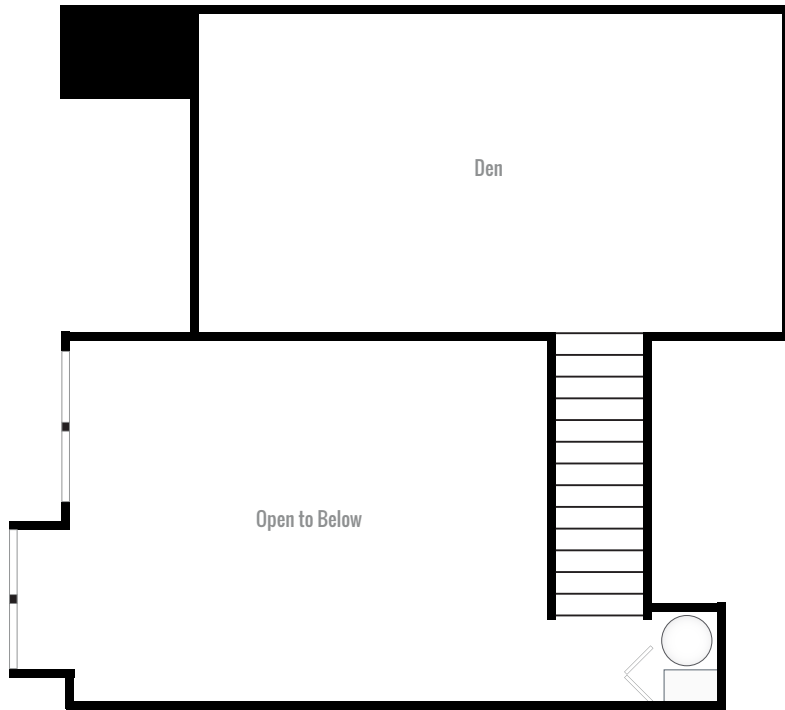

## FLOOR PLAN B3

2 BEDROOM + SUNROOM | 2 BATH | 1200 SF

## FLOOR PLAN B4

2 BEDROOM LOFT + DEN | 2 BATH | 1450 SF